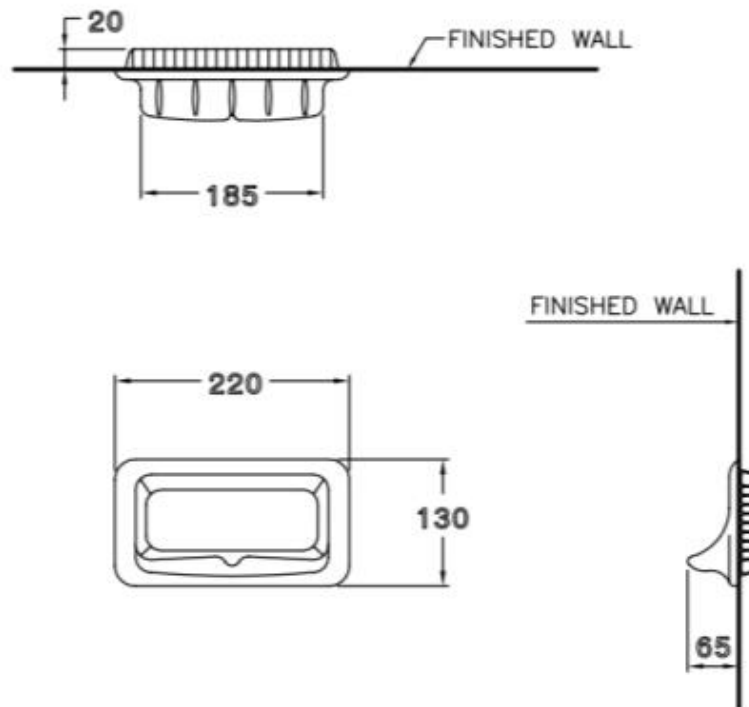

Brand : COTTO, Thailand
Name : Standard soap holder recessed
Item Code : C805
Designer :
Color / Finish: White
Dimensions :
220 x 130mm

Product info:
• Soap Holder

Flushing of pipe must be done before fittings are installed. Failure to do so voids the warranty.
Follow cleaning instructions and avoid using any harmful chemicals.
All information is for reference only. Installation shall always be based on the specs provided with actual delivered items.
For more info, visit www.sanitecph.com